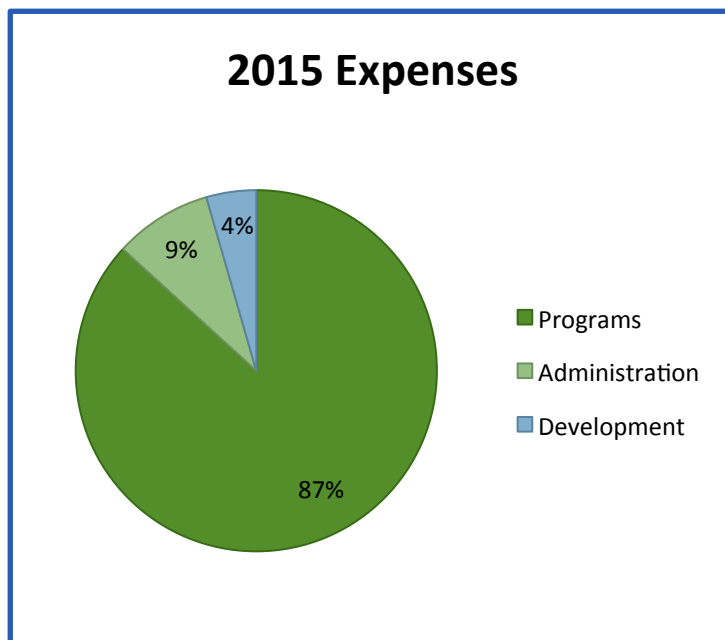

Total Revenue \$26,214

Expenses

Programs	\$18,183
Administration	\$1,838
Development	\$934

Total Expenses \$20,955

Net Surplus \$5,259

Thank you, to all of the donors and supporters who make our work possible.