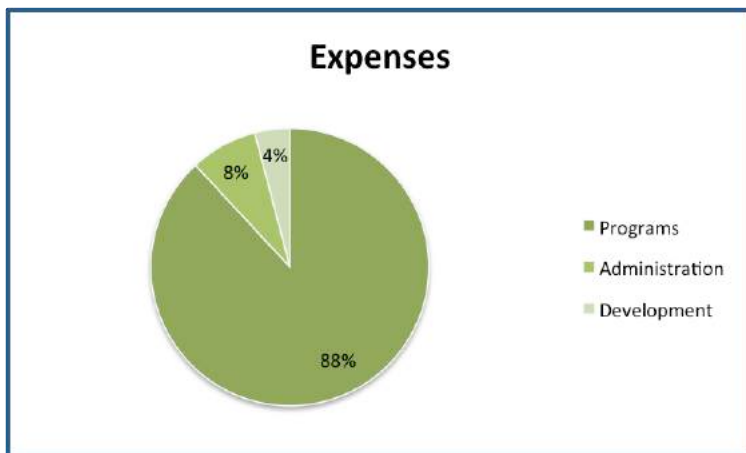

Play Global partners with the Israel Association of Baseball on this initiative. We look forward to greater involvement with Baseball Le’Kulam in 2017.

“I met new friends in this project, a Jewish friend and an Arabic friend. And it’s fantastic!”

– Amjad, Baseball Le’Kulam participant

2016 Financial Summary

Expenses

Programs	\$22,723.00
Administration	\$2,021.00
Development	\$1,046.00
Total	\$25,790.00

Revenue

Individuals	\$6,781.00
Organizations	\$10,404.00
Grants	\$2,500.00
Pass through	\$1,225.00
In-kind contributions	\$3,454.00
Earned income	\$3,000.00
Total	\$27,364.00